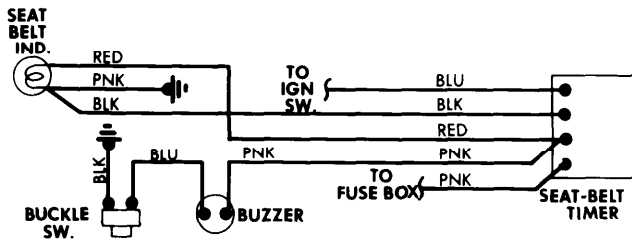

4-142 1978 Sub-System Wiring Diagrams

SEAT BELT WARNING SYSTEMS (Cont.)

Seat Belt Warning System Wiring Diagram (Porsche 911SC and Turbo)

Seat Belt Warning System Wiring Diagram (Toyota Land Cruiser)

Seat Belt Warning System Wiring Diagram (Triumph TR7 & Spitfire)

Seat Belt Warning System Wiring Diagram (Renault R-5)

Seat Belt Warning System Wiring Diagram (Volkswagen Type 1)

Seat Belt Warning System Wiring Diagram (Saab 99)

Seat Belt Warning System Wiring Diagram (Subaru)

Seat Belt Warning System Wiring Diagram (Volvo 240 & 260)