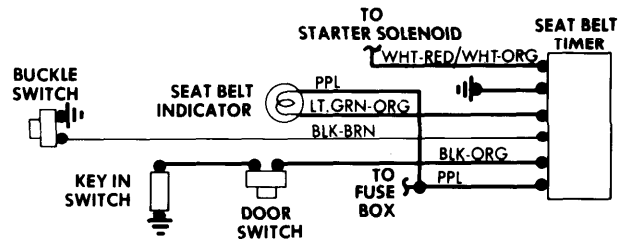

4-142 1978 Sub-System Wiring Diagrams

SEAT BELT WARNING SYSTEMS (Cont.)

Seat Belt Warning System Wiring Diagram (Porsche 911SC and Turbo)

Seat Belt Warning System Wiring Diagram (Toyota Land Cruiser)

Seat Belt Warning System Wiring Diagram (Triumph TR7 & Spitfire)

Seat Belt Warning System Wiring Diagram (Renault R-5)

Seat Belt Warning System Wiring Diagram (Volkswagen Type 1)

Seat Belt Warning System Wiring Diagram (Saab 99)

Seat Belt Warning System Wiring Diagram (Subaru)

Seat Belt Warning System Wiring Diagram (Volvo 240 & 260)