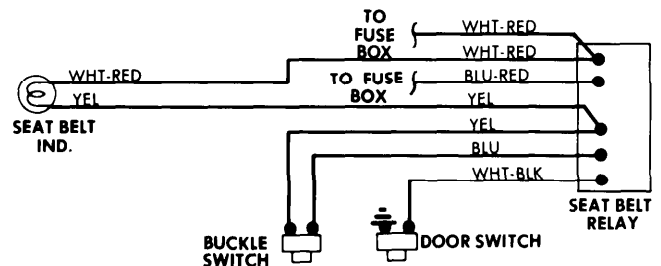

4-142 1978 Sub-System Wiring Diagrams

SEAT BELT WARNING SYSTEMS (Cont.)

Seat Belt Warning System Wiring Diagram (Porsche 911SC and Turbo)

Seat Belt Warning System Wiring Diagram (Toyota Land Cruiser)

Seat Belt Warning System Wiring Diagram (Triumph TR7 & Spitfire)

Seat Belt Warning System Wiring Diagram (Renault R-5)

Seat Belt Warning System Wiring Diagram (Volkswagen Type 1)

Seat Belt Warning System Wiring Diagram (Saab 99)

Seat Belt Warning System Wiring Diagram (Subaru)

Seat Belt Warning System Wiring Diagram (Volvo 240 & 260)