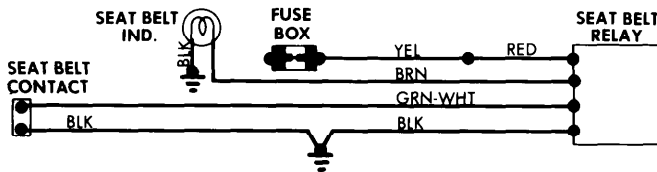

4-142 1978 Sub-System Wiring Diagrams

SEAT BELT WARNING SYSTEMS (Cont.)

Seat Belt Warning System Wiring Diagram (Porsche 911SC and Turbo)

Seat Belt Warning System Wiring Diagram (Toyota Land Cruiser)

Seat Belt Warning System Wiring Diagram (Triumph TR7 & Spitfire)

Seat Belt Warning System Wiring Diagram (Renault R-5)

Seat Belt Warning System Wiring Diagram (Volkswagen Type 1)

Seat Belt Warning System Wiring Diagram (Saab 99)

Seat Belt Warning System Wiring Diagram (Subaru)

Seat Belt Warning System Wiring Diagram (Volvo 240 & 260)