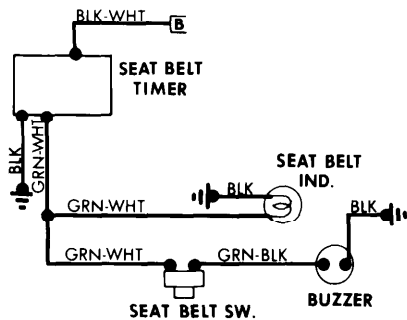

4-142 1978 Sub-System Wiring Diagrams

SEAT BELT WARNING SYSTEMS (Cont.)

Seat Belt Warning System Wiring Diagram (Porsche 911SC and Turbo)

Seat Belt Warning System Wiring Diagram (Toyota Land Cruiser)

Seat Belt Warning System Wiring Diagram (Triumph TR7 & Spitfire)

Seat Belt Warning System Wiring Diagram (Renault R-5)

Seat Belt Warning System Wiring Diagram (Volkswagen Type 1)

Seat Belt Warning System Wiring Diagram (Saab 99)

Seat Belt Warning System Wiring Diagram (Subaru)

Seat Belt Warning System Wiring Diagram (Volvo 240 & 260)