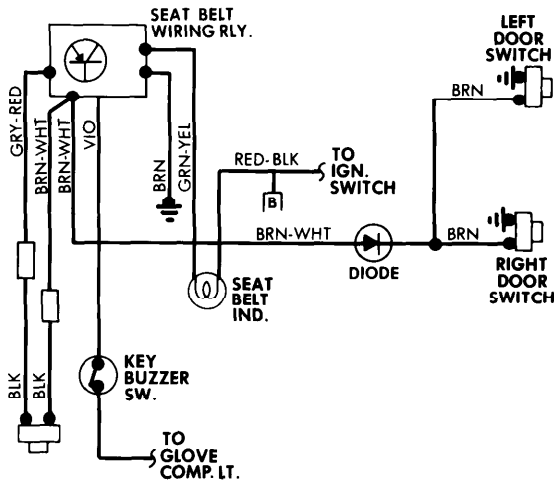

4-142 1978 Sub-System Wiring Diagrams

SEAT BELT WARNING SYSTEMS (Cont.)

Seat Belt Warning System Wiring Diagram (Porsche 911SC and Turbo)

Seat Belt Warning System Wiring Diagram (Toyota Land Cruiser)

Seat Belt Warning System Wiring Diagram (Triumph TR7 & Spitfire)

Seat Belt Warning System Wiring Diagram (Renault R-5)

Seat Belt Warning System Wiring Diagram (Volkswagen Type 1)

Seat Belt Warning System Wiring Diagram (Saab 99)

Seat Belt Warning System Wiring Diagram (Subaru)

Seat Belt Warning System Wiring Diagram (Volvo 240 & 260)