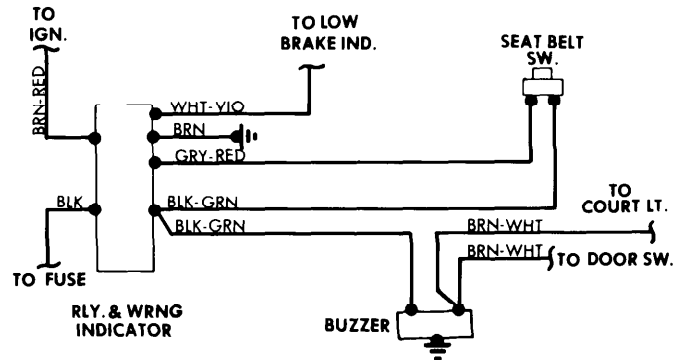

4-142 1978 Sub-System Wiring Diagrams

SEAT BELT WARNING SYSTEMS (Cont.)

Seat Belt Warning System Wiring Diagram (Porsche 911SC and Turbo)

Seat Belt Warning System Wiring Diagram (Toyota Land Cruiser)

Seat Belt Warning System Wiring Diagram (Triumph TR7 & Spitfire)

Seat Belt Warning System Wiring Diagram (Renault R-5)

Seat Belt Warning System Wiring Diagram (Volkswagen Type 1)

Seat Belt Warning System Wiring Diagram (Saab 99)

Seat Belt Warning System Wiring Diagram (Subaru)

Seat Belt Warning System Wiring Diagram (Volvo 240 & 260)