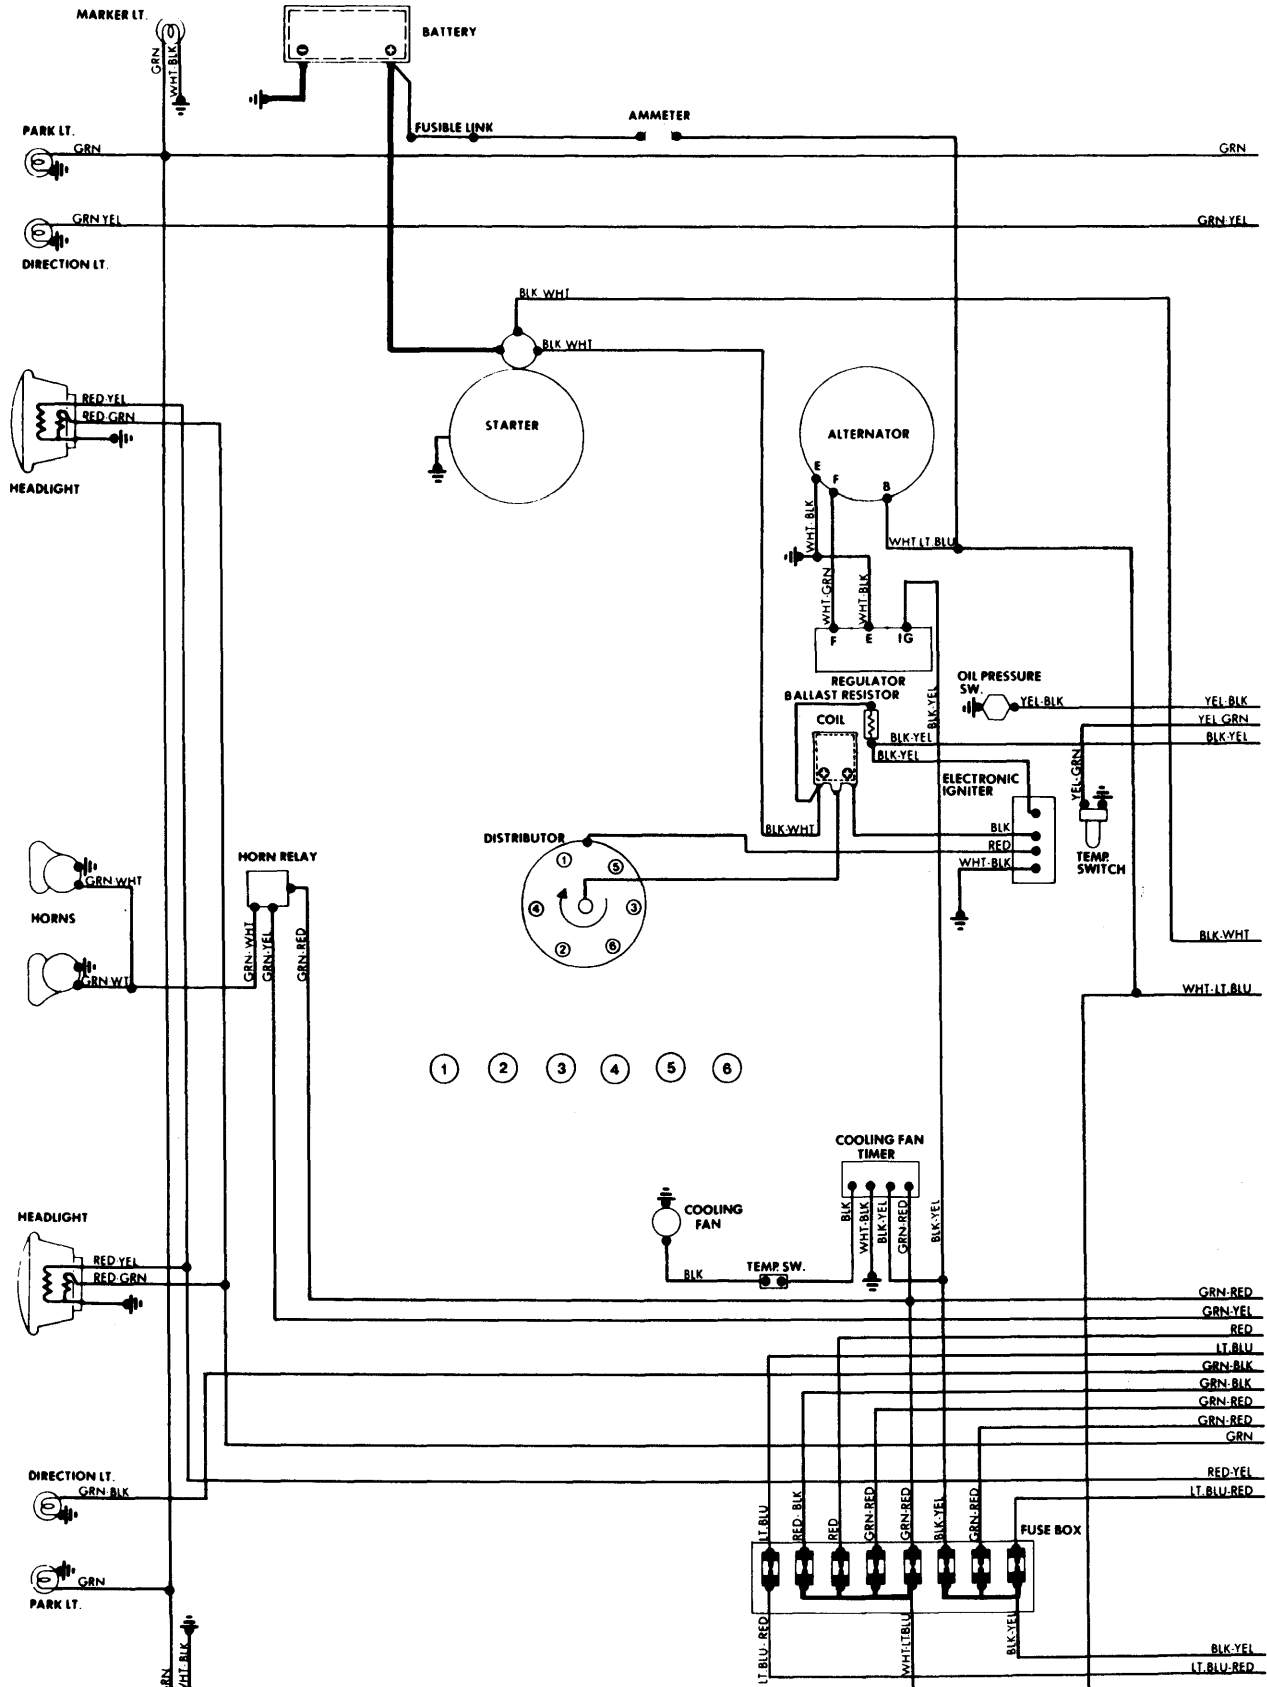

1976 Toyota

LEGEND
ACCESSORY POWER FEED
B. SEAT BELT WARNING SYSTEM