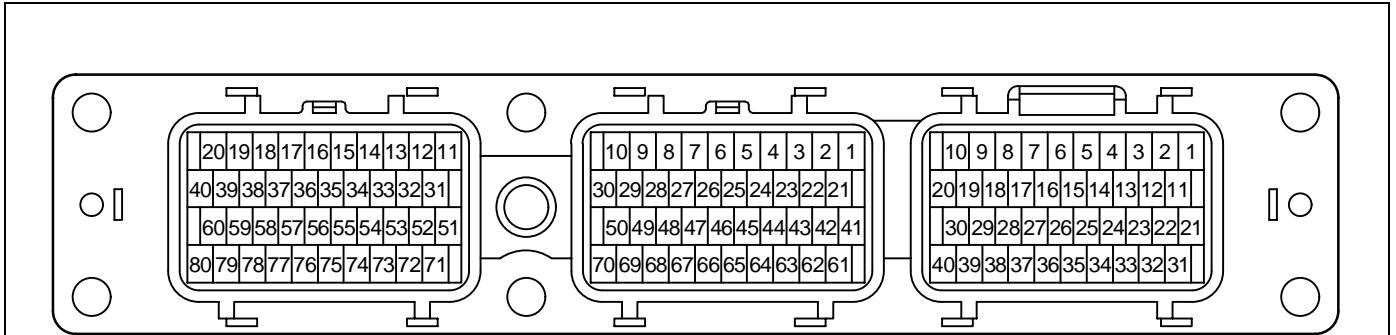

TABLE OF HOUSING SHAPE

<MALE> 8P, 9P Waterproof Type

| | | |
|--|--|--|
|  <p>90980-10204</p> |  <p>90980-10890</p> |  <p>90980-10894</p> |
|  <p>90980-10896</p> |  <p>90980-11241</p> |  <p>90980-11460</p> |
|  <p>90980-10379</p> |  <p>90980-10677</p> |  <p>90980-10775</p> |
|  <p>90980-10826</p> |  <p>90980-11191</p> | |

TABLE OF HOUSING SHAPE

<MALE> 11P, 12P, 13P, 15P Waterproof Type

| | | |
|--|--|--|
|  <p>90980-11173</p> |  <p>90980-11239</p> |  <p>90980-11256</p> |
|  <p>90980-11609</p> |  <p>90980-10568</p> |  <p>90980-11086</p> |
|  <p>90980-10653</p> |  <p>90980-11088</p> | |
| | | |

TABLE OF HOUSING SHAPE

<MALE> 16P, 17P Waterproof Type

90980-10287

90980-10547

90980-11462

90980-11600

<MALE> 120P Waterproof Type

90980-11213